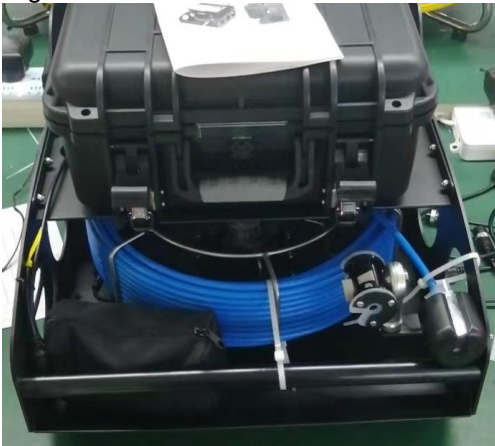

Cable wheel

Φ8MM fiberglass rod **blue** cable
Standard cable length: 30M 40M(max)
Digital meter-counter